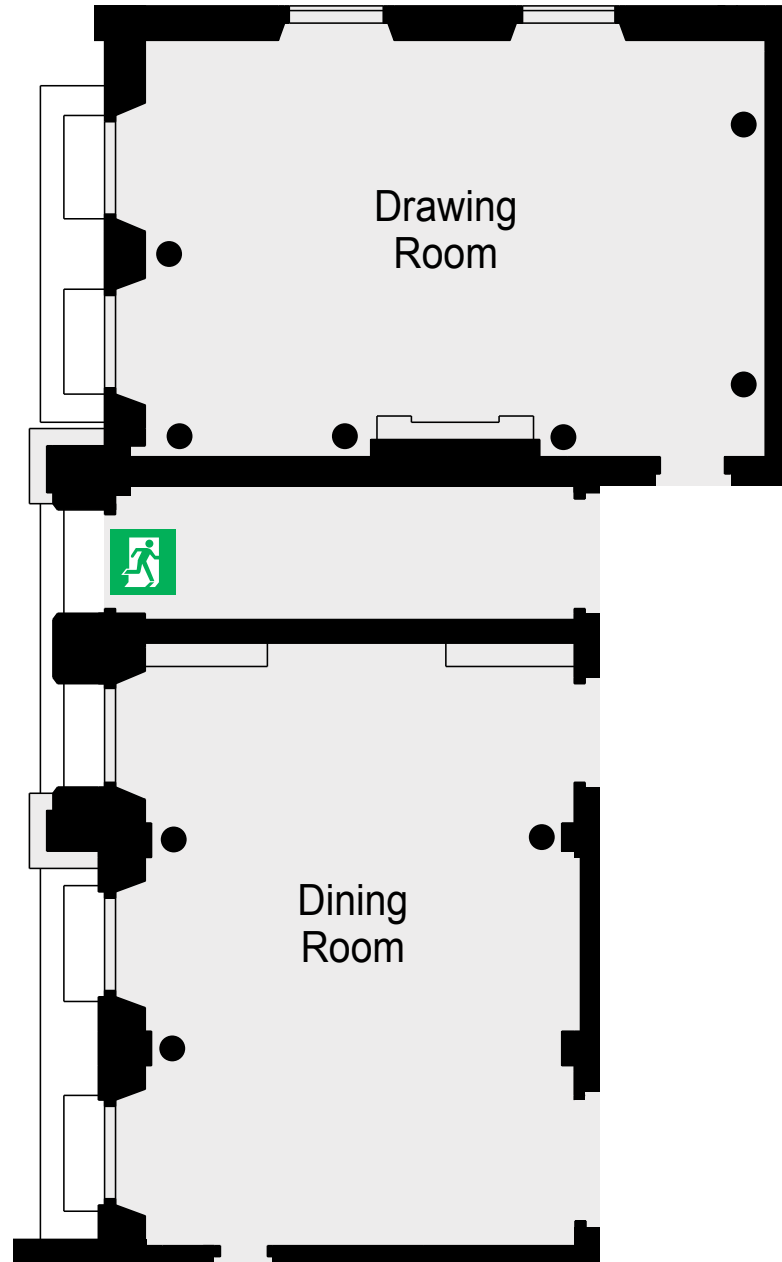

NORTON PARK

THE QHOTELS COLLECTION

NORTON PARK

THE QHOTELS COLLECTION

MAIN HOTEL GROUND FLOOR

NORTON PARK

THE QHOTELS COLLECTION

MAIN HOTEL FIRST FLOOR

KEY

- Single 13amp Power Point
- Double 13amp Power Point
- ♿ Wheelchair Access
- 🚪 Fire Exit

NORTON PARK
THE QHOTELS COLLECTION

BARN GROUND FLOOR

KEY

- Single 13amp Power Point
- Double 13amp Power Point
- ♿ Wheelchair Access
- 🚪 Fire Exit

NORTON PARK
THE QHOTELS COLLECTION

MAIN HOTEL GROUND FLOOR

KEY

- Single 13amp Power Point
- Double 13amp Power Point
- ♿ Wheelchair Access
- 🚪 Fire Exit

KEY

- Single 13amp Power Point
- Double 13amp Power Point
- ♿ Wheelchair Access
- 🚪 Fire Exit

CAPACITIES

Meeting Room	Floor	Theatre	Cabaret	Classroom	Boardroom	Banquet	U-Shape	Dinner Dance
Norton Suite	G	300	180	160	80	250	65	220
Norton 1	G	130	80	60	50	95	40	60
Norton 2	G	130	80	60	50	95	40	60
Hampshire Barn	G	130	90	60	50	120	40	N/A
Austen Suite	1	50	40	40	30	50	30	N/A
Wonston Suite	1	70	50	40	40	50	45	N/A
Hunton 1	1	N/A	N/A	N/A	4	N/A	N/A	N/A
Hunton 2	1	10	N/A	N/A	8	N/A	N/A	N/A
Hunton 3	1	10	N/A	N/A	10	N/A	N/A	N/A
Hunton 4	1	10	N/A	N/A	8	N/A	N/A	N/A
Hunton 5	1	10	N/A	N/A	10	N/A	N/A	N/A
Morning Room	G	N/A	N/A	N/A	N/A	N/A	N/A	N/A
Board Room	G	N/A	N/A	N/A	N/A	N/A	N/A	N/A
Dining Room	G	40	24	10	16	20	14	N/A
Drawing Room	G	50	24	10	20	30	18	N/A