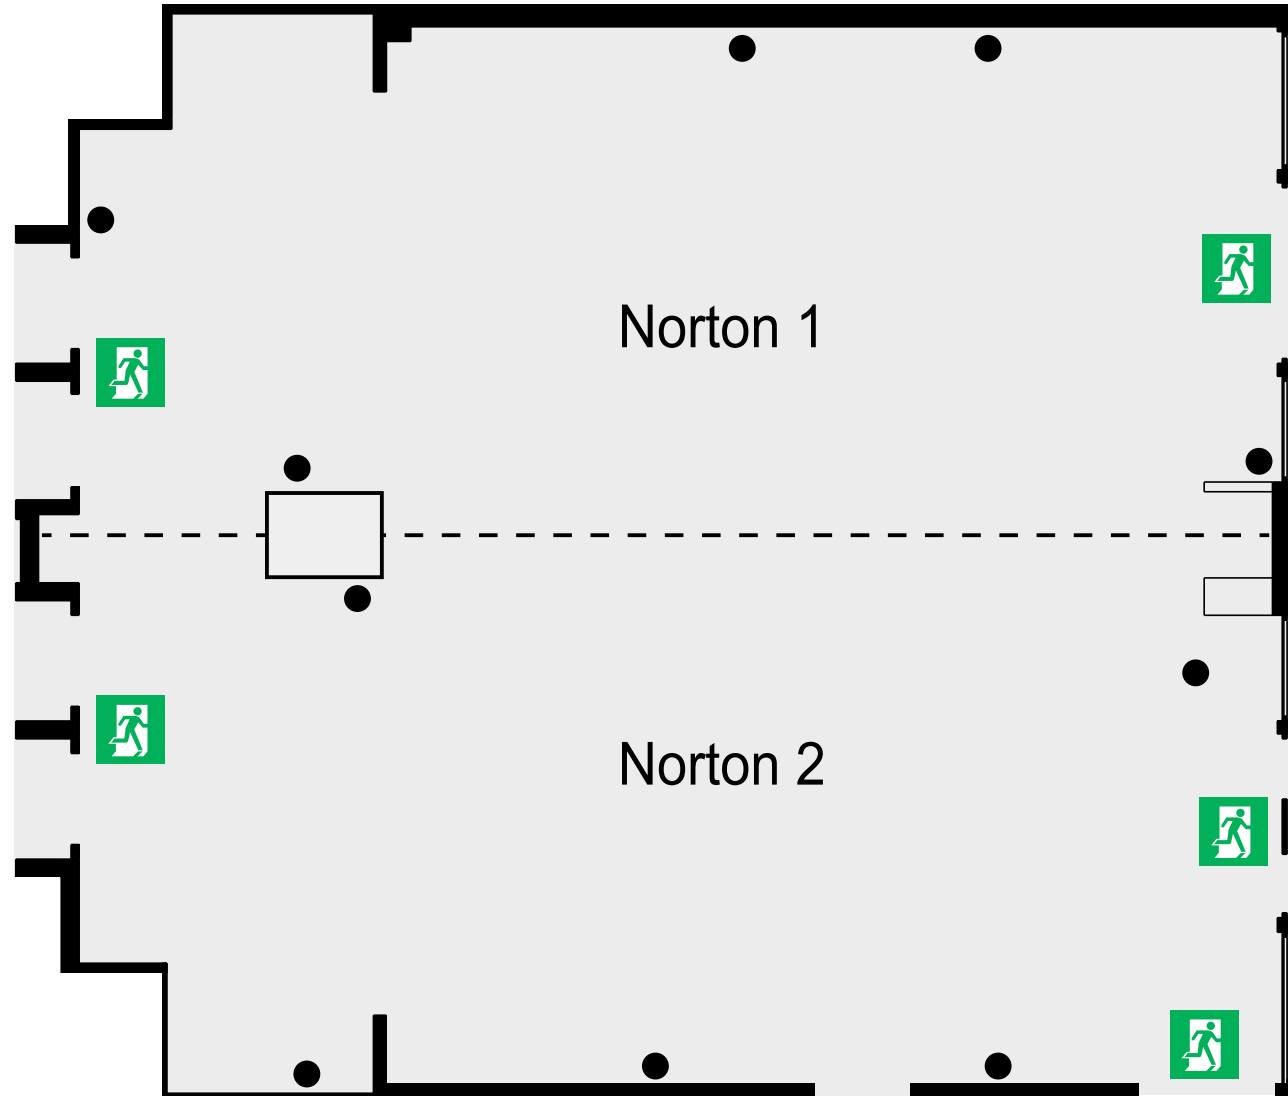

NORTON PARK

THE QHOTELS COLLECTION

NORTON PARK

THE QHOTELS COLLECTION

MAIN HOTEL GROUND FLOOR

NORTON PARK

THE QHOTELS COLLECTION

MAIN HOTEL FIRST FLOOR

KEY

- Single 13amp Power Point
- Double 13amp Power Point
- ♿ Wheelchair Access
- 🚪 Fire Exit

NORTON PARK
THE QHOTELS COLLECTION

BARN GROUND FLOOR

KEY

- Single 13amp Power Point
- Double 13amp Power Point
- ♿ Wheelchair Access
- 🚪 Fire Exit

NORTON PARK
THE QHOTELS COLLECTION

MAIN HOTEL GROUND FLOOR

KEY

- Single 13amp Power Point
- Double 13amp Power Point
- ♿ Wheelchair Access
- 🚪 Fire Exit

KEY

- Single 13amp Power Point
- Double 13amp Power Point
- ♿ Wheelchair Access
- 🚪 Fire Exit

CAPACITIES

Meeting Room	Floor	Theatre	Cabaret	Classroom	Boardroom	Banquet	U-Shape	Dinner Dance
Norton Suite	G	300	180	160	80	250	65	220
Norton 1	G	130	80	60	50	95	40	60
Norton 2	G	130	80	60	50	95	40	60
Hampshire Barn	G	130	90	60	50	120	40	N/A
Austen Suite	1	50	40	40	30	50	30	N/A
Wonston Suite	1	70	50	40	40	50	45	N/A
Hunton 1	1	N/A	N/A	N/A	4	N/A	N/A	N/A
Hunton 2	1	10	N/A	N/A	8	N/A	N/A	N/A
Hunton 3	1	10	N/A	N/A	10	N/A	N/A	N/A
Hunton 4	1	10	N/A	N/A	8	N/A	N/A	N/A
Hunton 5	1	10	N/A	N/A	10	N/A	N/A	N/A
Morning Room	G	N/A	N/A	N/A	N/A	N/A	N/A	N/A
Board Room	G	N/A	N/A	N/A	N/A	N/A	N/A	N/A
Dining Room	G	40	24	10	16	20	14	N/A
Drawing Room	G	50	24	10	20	30	18	N/A