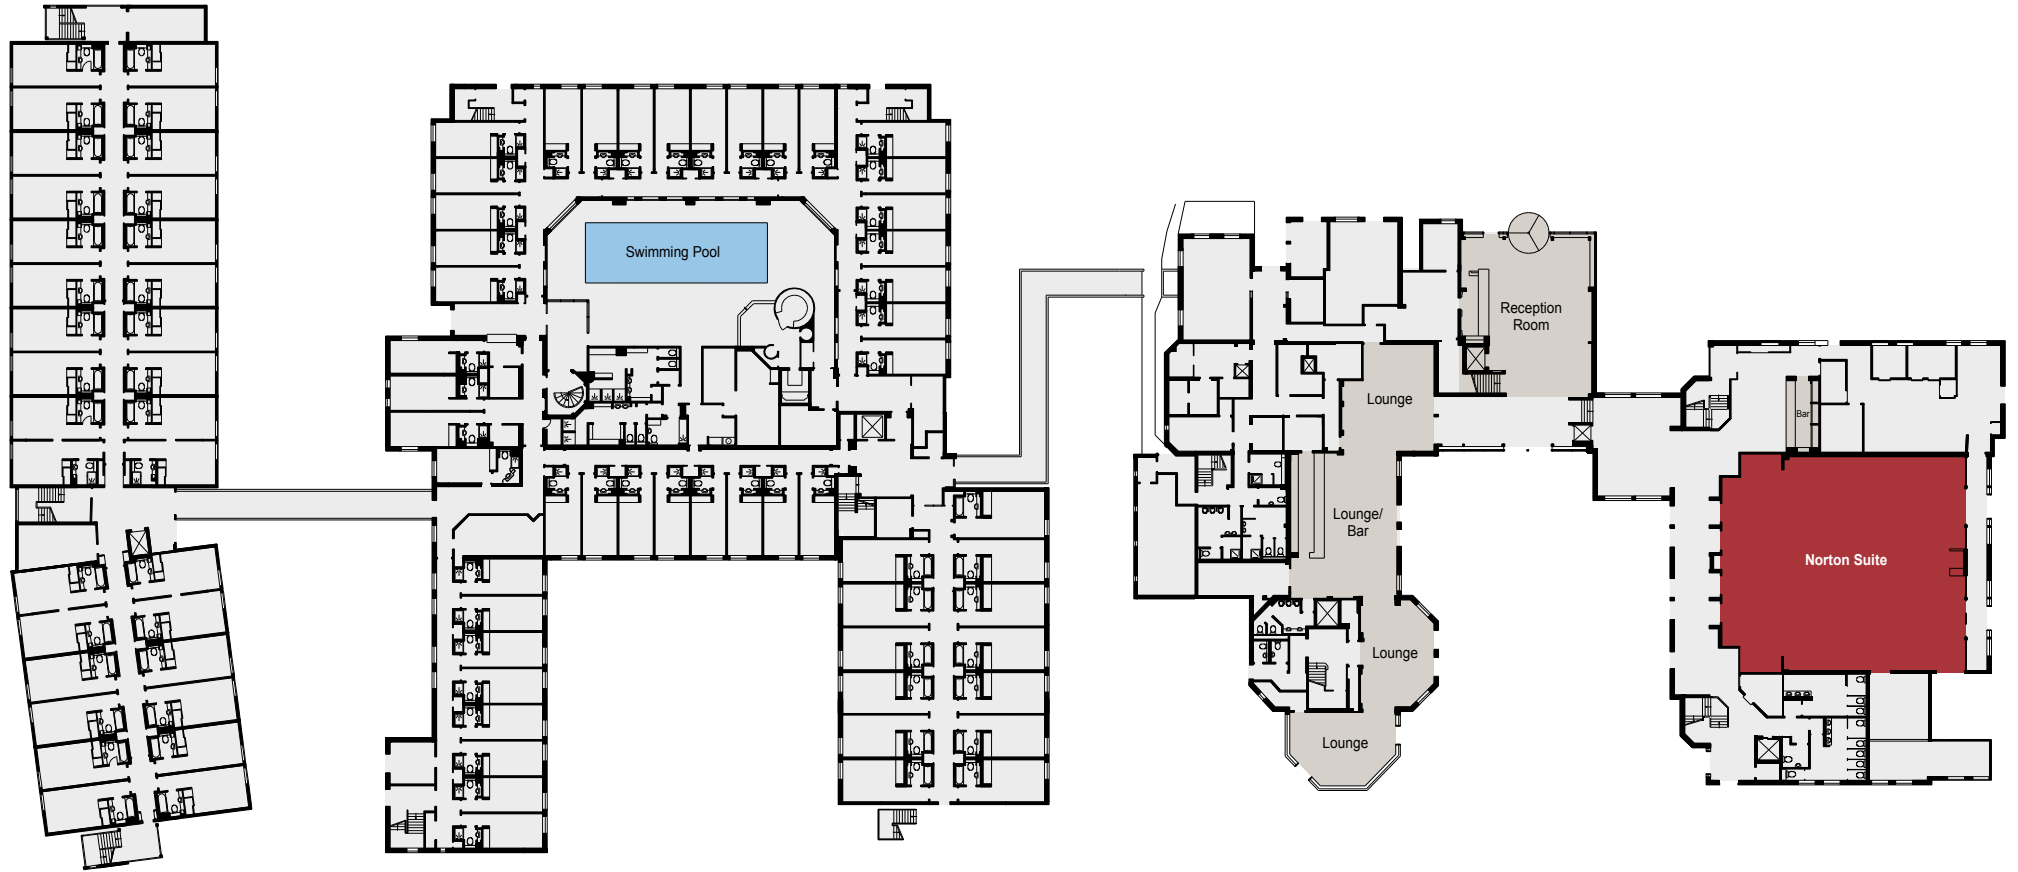

NORTON PARK

THE QHOTELS COLLECTION

NORTON PARK

THE QHOTELS COLLECTION

MAIN HOTEL GROUND FLOOR

NORTON PARK

THE QHOTELS COLLECTION

MAIN HOTEL FIRST FLOOR

KEY

- Single 13amp Power Point
- Double 13amp Power Point
- ♿ Wheelchair Access
- 🚪 Fire Exit

NORTON PARK
THE QHOTELS COLLECTION

BARN GROUND FLOOR

KEY

- Single 13amp Power Point
- Double 13amp Power Point
- ♿ Wheelchair Access
- 🚪 Fire Exit

NORTON PARK
THE QHOTELS COLLECTION

MAIN HOTEL GROUND FLOOR

KEY

- Single 13amp Power Point
- Double 13amp Power Point
- ♿ Wheelchair Access
- 🚪 Fire Exit

KEY

- Single 13amp Power Point
- Double 13amp Power Point
- ♿ Wheelchair Access
- 🚪 Fire Exit

CAPACITIES

Meeting Room	Floor	Theatre	Cabaret	Classroom	Boardroom	Banquet	U-Shape	Dinner Dance
Norton Suite	G	300	180	160	80	250	65	220
Norton 1	G	130	80	60	50	95	40	60
Norton 2	G	130	80	60	50	95	40	60
Hampshire Barn	G	130	90	60	50	120	40	N/A
Austen Suite	1	50	40	40	30	50	30	N/A
Wonston Suite	1	70	50	40	40	50	45	N/A
Hunton 1	1	N/A	N/A	N/A	4	N/A	N/A	N/A
Hunton 2	1	10	N/A	N/A	8	N/A	N/A	N/A
Hunton 3	1	10	N/A	N/A	10	N/A	N/A	N/A
Hunton 4	1	10	N/A	N/A	8	N/A	N/A	N/A
Hunton 5	1	10	N/A	N/A	10	N/A	N/A	N/A
Morning Room	G	N/A	N/A	N/A	N/A	N/A	N/A	N/A
Board Room	G	N/A	N/A	N/A	N/A	N/A	N/A	N/A
Dining Room	G	40	24	10	16	20	14	N/A
Drawing Room	G	50	24	10	20	30	18	N/A