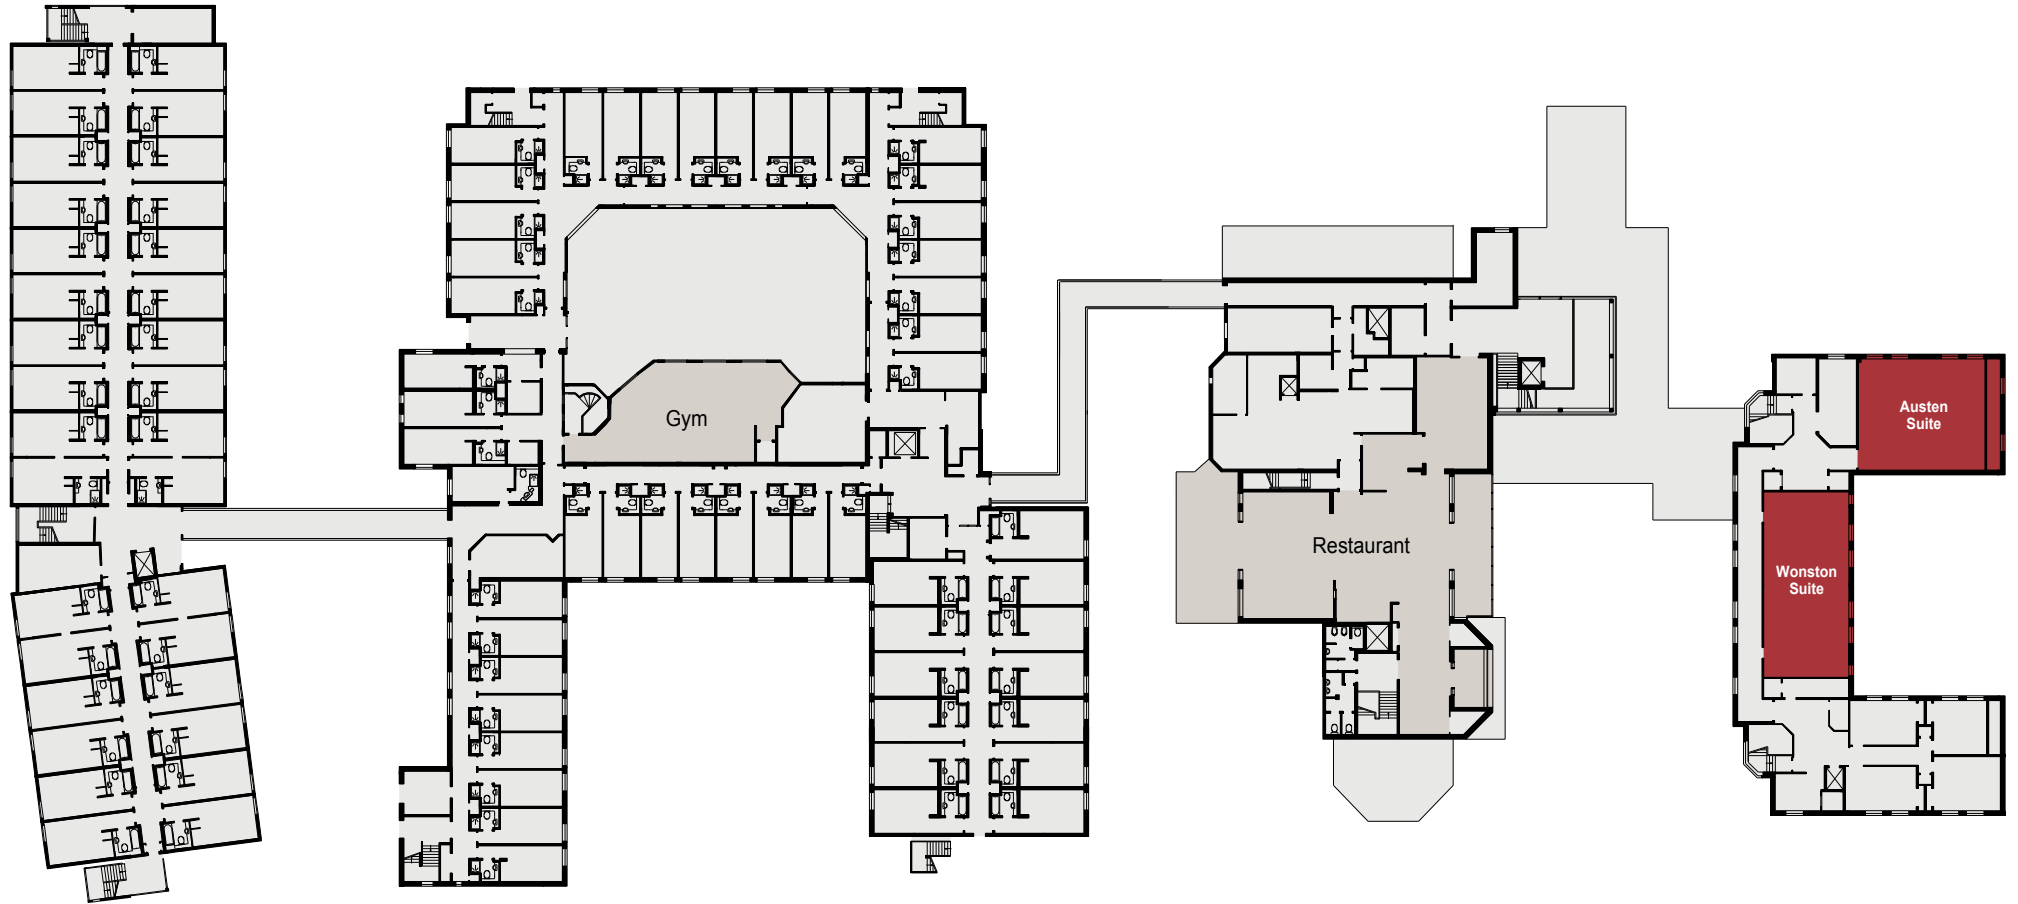

NORTON PARK

THE QHOTELS COLLECTION

NORTON PARK

THE QHOTELS COLLECTION

MAIN HOTEL GROUND FLOOR

NORTON PARK

THE QHOTELS COLLECTION

MAIN HOTEL FIRST FLOOR

KEY

- Single 13amp Power Point
- Double 13amp Power Point
- ♿ Wheelchair Access
- 🚪 Fire Exit

NORTON PARK
THE QHOTELS COLLECTION

BARN GROUND FLOOR

KEY

- Single 13amp Power Point
- Double 13amp Power Point
- ♿ Wheelchair Access
- 🚪 Fire Exit

NORTON PARK
THE QHOTELS COLLECTION

MAIN HOTEL GROUND FLOOR

KEY

- Single 13amp Power Point
- Double 13amp Power Point
- ♿ Wheelchair Access
- 🚪 Fire Exit

KEY

- Single 13amp Power Point
- Double 13amp Power Point
- ♿ Wheelchair Access
- 🚪 Fire Exit

CAPACITIES

Meeting Room	Floor	Theatre	Cabaret	Classroom	Boardroom	Banquet	U-Shape	Dinner Dance
Norton Suite	G	300	180	160	80	250	65	220
Norton 1	G	130	80	60	50	95	40	60
Norton 2	G	130	80	60	50	95	40	60
Hampshire Barn	G	130	90	60	50	120	40	N/A
Austen Suite	1	50	40	40	30	50	30	N/A
Wonston Suite	1	70	50	40	40	50	45	N/A
Hunton 1	1	N/A	N/A	N/A	4	N/A	N/A	N/A
Hunton 2	1	10	N/A	N/A	8	N/A	N/A	N/A
Hunton 3	1	10	N/A	N/A	10	N/A	N/A	N/A
Hunton 4	1	10	N/A	N/A	8	N/A	N/A	N/A
Hunton 5	1	10	N/A	N/A	10	N/A	N/A	N/A
Morning Room	G	N/A	N/A	N/A	N/A	N/A	N/A	N/A
Board Room	G	N/A	N/A	N/A	N/A	N/A	N/A	N/A
Dining Room	G	40	24	10	16	20	14	N/A
Drawing Room	G	50	24	10	20	30	18	N/A