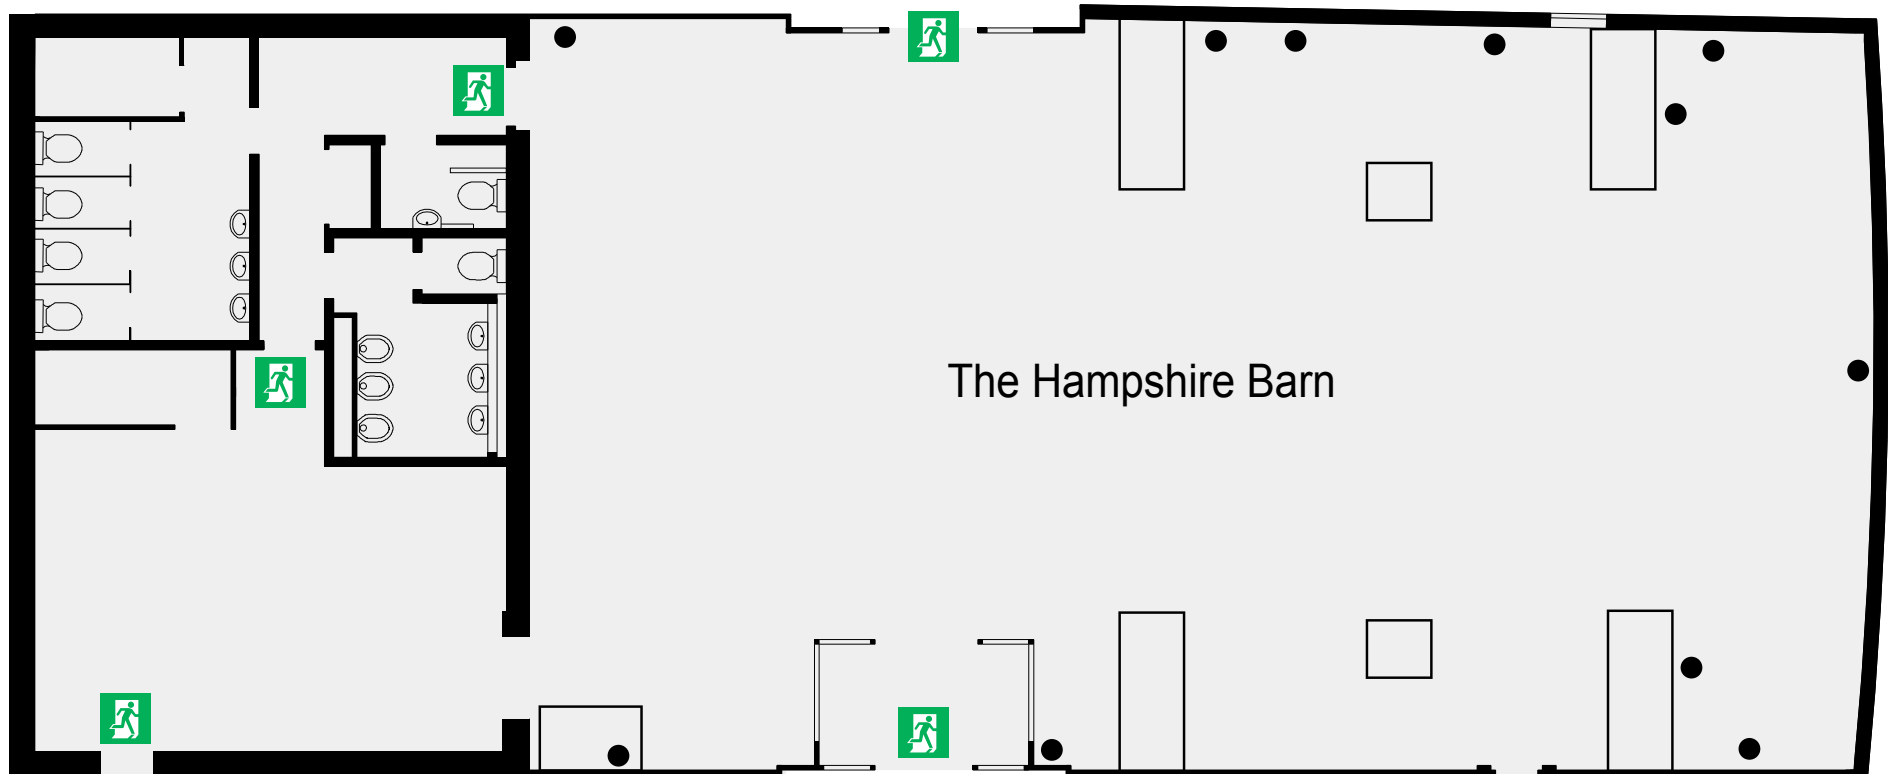

NORTON PARK

THE QHOTELS COLLECTION

NORTON PARK

THE QHOTELS COLLECTION

MAIN HOTEL GROUND FLOOR

NORTON PARK

THE QHOTELS COLLECTION

MAIN HOTEL FIRST FLOOR

KEY

- Single 13amp Power Point
- Double 13amp Power Point
- ♿ Wheelchair Access
- 🚪 Fire Exit

NORTON PARK
THE QHOTELS COLLECTION

BARN GROUND FLOOR

KEY

- Single 13amp Power Point
- Double 13amp Power Point
- ♿ Wheelchair Access
- 🚪 Fire Exit

NORTON PARK
THE QHOTELS COLLECTION

MAIN HOTEL GROUND FLOOR

KEY

- Single 13amp Power Point
- Double 13amp Power Point
- ♿ Wheelchair Access
- 🚪 Fire Exit

KEY

- Single 13amp Power Point
- Double 13amp Power Point
- ♿ Wheelchair Access
- 🚪 Fire Exit

CAPACITIES

Meeting Room	Floor	Theatre	Cabaret	Classroom	Boardroom	Banquet	U-Shape	Dinner Dance
Norton Suite	G	300	180	160	80	250	65	220
Norton 1	G	130	80	60	50	95	40	60
Norton 2	G	130	80	60	50	95	40	60
Hampshire Barn	G	130	90	60	50	120	40	N/A
Austen Suite	1	50	40	40	30	50	30	N/A
Wonston Suite	1	70	50	40	40	50	45	N/A
Hunton 1	1	N/A	N/A	N/A	4	N/A	N/A	N/A
Hunton 2	1	10	N/A	N/A	8	N/A	N/A	N/A
Hunton 3	1	10	N/A	N/A	10	N/A	N/A	N/A
Hunton 4	1	10	N/A	N/A	8	N/A	N/A	N/A
Hunton 5	1	10	N/A	N/A	10	N/A	N/A	N/A
Morning Room	G	N/A	N/A	N/A	N/A	N/A	N/A	N/A
Board Room	G	N/A	N/A	N/A	N/A	N/A	N/A	N/A
Dining Room	G	40	24	10	16	20	14	N/A
Drawing Room	G	50	24	10	20	30	18	N/A