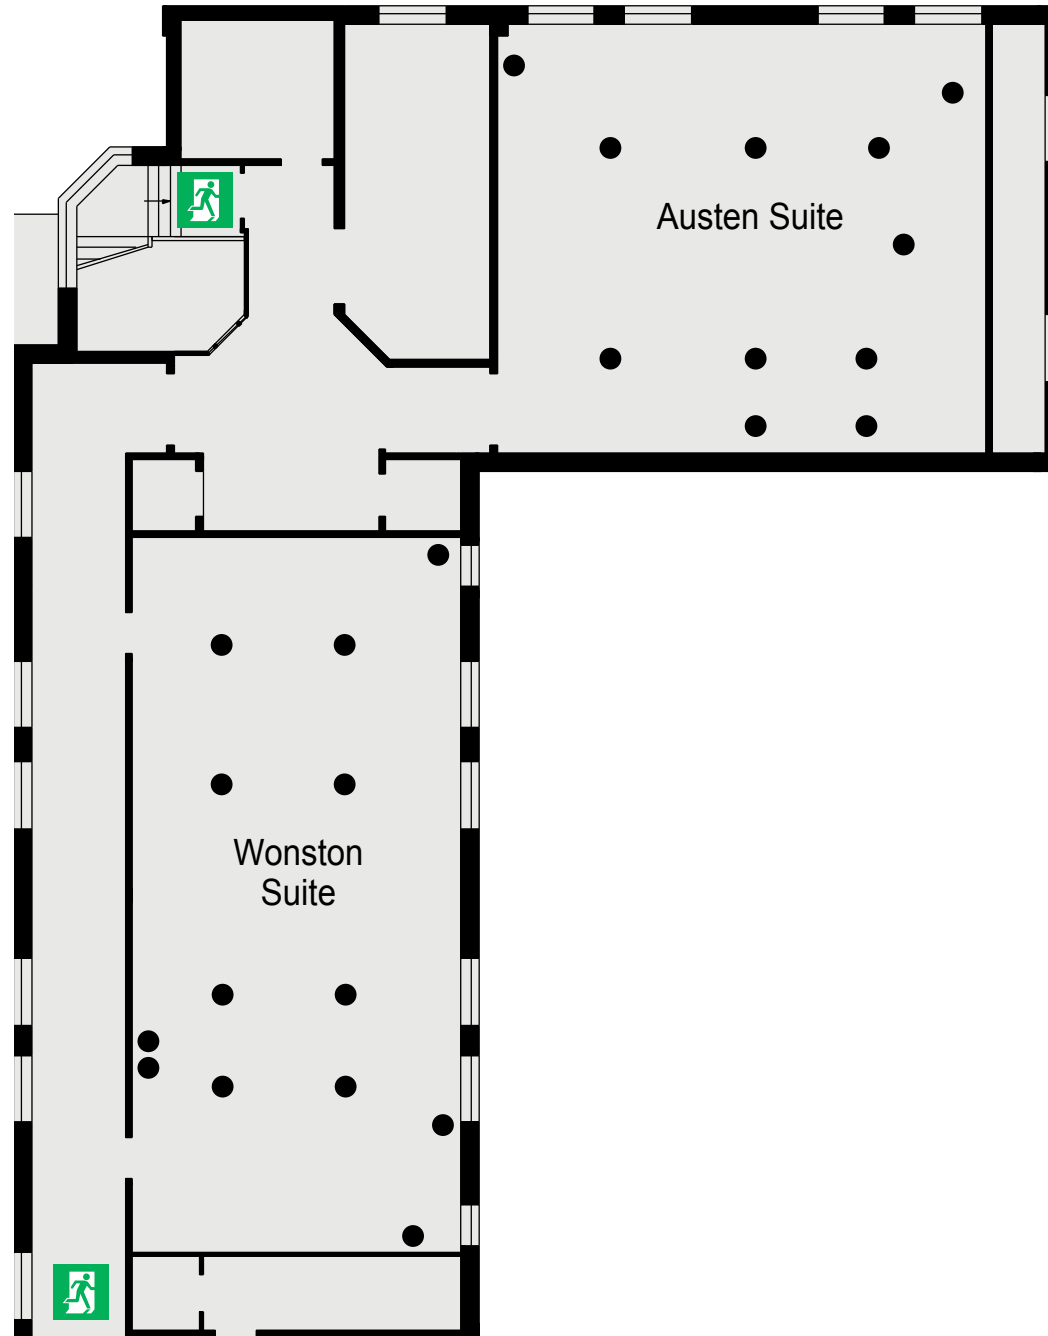

NORTON PARK

THE QHOTELS COLLECTION

NORTON PARK

THE QHOTELS COLLECTION

MAIN HOTEL GROUND FLOOR

NORTON PARK

THE QHOTELS COLLECTION

MAIN HOTEL FIRST FLOOR

KEY

- Single 13amp Power Point
- Double 13amp Power Point
- ♿ Wheelchair Access
- 🚪 Fire Exit

NORTON PARK
THE QHOTELS COLLECTION

BARN GROUND FLOOR

KEY

- Single 13amp Power Point
- Double 13amp Power Point
- ♿ Wheelchair Access
- 🚪 Fire Exit

NORTON PARK
THE QHOTELS COLLECTION

MAIN HOTEL GROUND FLOOR

KEY

- Single 13amp Power Point
- Double 13amp Power Point
- ♿ Wheelchair Access
- 🚪 Fire Exit

KEY

- Single 13amp Power Point
- Double 13amp Power Point
- ♿ Wheelchair Access
- 🚪 Fire Exit

CAPACITIES

Meeting Room	Floor	Theatre	Cabaret	Classroom	Boardroom	Banquet	U-Shape	Dinner Dance
Norton Suite	G	300	180	160	80	250	65	220
Norton 1	G	130	80	60	50	95	40	60
Norton 2	G	130	80	60	50	95	40	60
Hampshire Barn	G	130	90	60	50	120	40	N/A
Austen Suite	1	50	40	40	30	50	30	N/A
Wonston Suite	1	70	50	40	40	50	45	N/A
Hunton 1	1	N/A	N/A	N/A	4	N/A	N/A	N/A
Hunton 2	1	10	N/A	N/A	8	N/A	N/A	N/A
Hunton 3	1	10	N/A	N/A	10	N/A	N/A	N/A
Hunton 4	1	10	N/A	N/A	8	N/A	N/A	N/A
Hunton 5	1	10	N/A	N/A	10	N/A	N/A	N/A
Morning Room	G	N/A	N/A	N/A	N/A	N/A	N/A	N/A
Board Room	G	N/A	N/A	N/A	N/A	N/A	N/A	N/A
Dining Room	G	40	24	10	16	20	14	N/A
Drawing Room	G	50	24	10	20	30	18	N/A