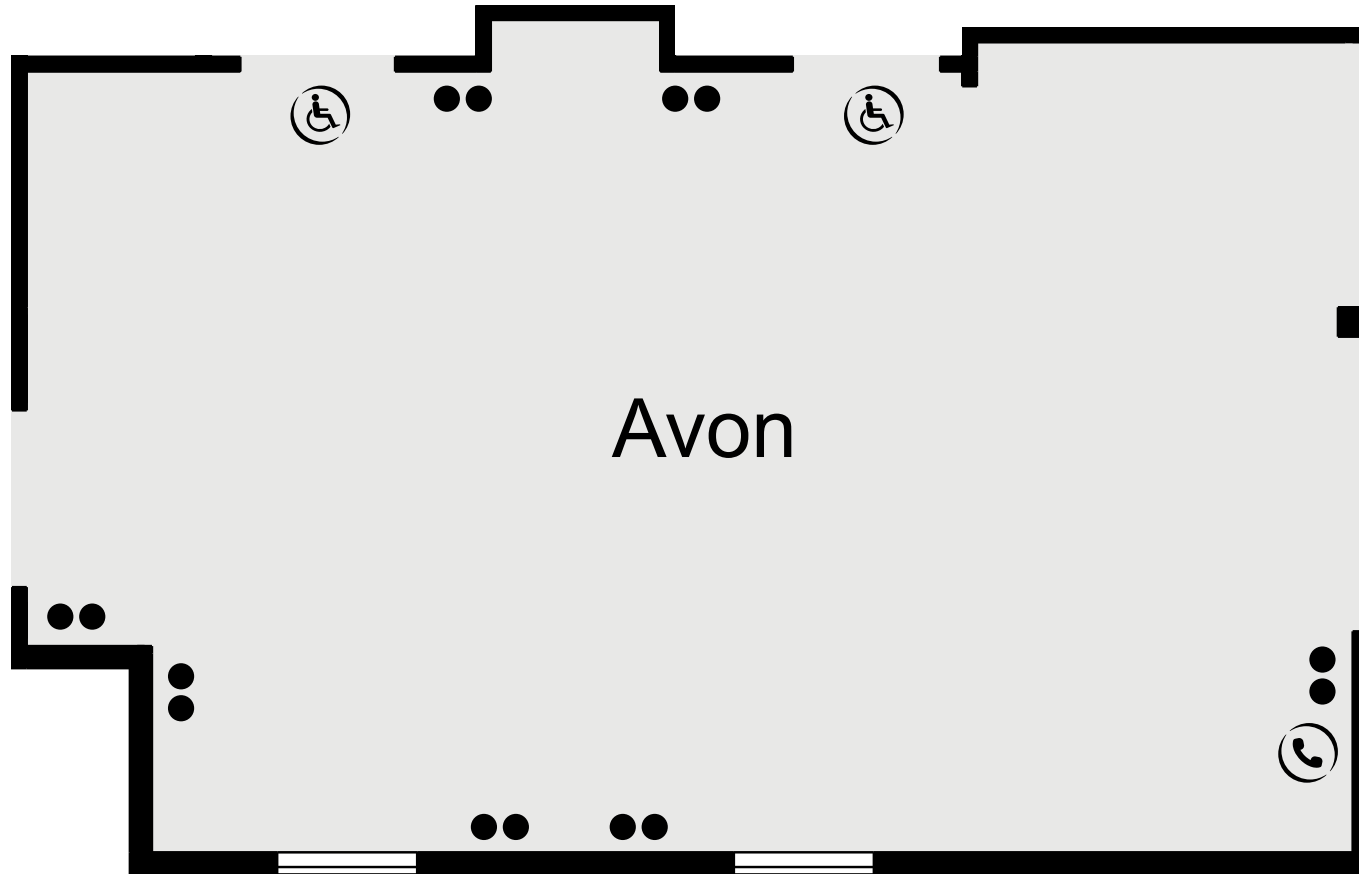

KEY

- Single 13amp Power Point
- Double 13amp Power Point
- ☎ Telephone Socket
- ♿ Wheelchair Access

CHESFORD GRANGE
HOTEL
THE QHOTELS COLLECTION

GROUND FLOOR

KEY

- Single 13amp Power Point
- Double 13amp Power Point
- ☎ Telephone Socket
- ♿ Wheelchair Access

KEY

- Single 13amp Power Point
- Double 13amp Power Point
- ☎ Telephone Socket
- ♿ Wheelchair Access

KEY

- Single 13amp Power Point
- Double 13amp Power Point
- ☎ Telephone Socket
- ♿ Wheelchair Access

CHESFORD GRANGE
HOTEL
THE QHOTELS COLLECTION

GROUND FLOOR

KEY

- Single 13amp Power Point
- Double 13amp Power Point
- ☎ Telephone Socket
- ♿ Wheelchair Access
- Chandeliers approximately 3.2m from the ground

KEY

- Single 13amp Power Point
- Double 13amp Power Point
- ☎ Telephone Socket
- ♿ Wheelchair Access

FIRST FLOOR

CAPACITIES

Meeting Room	Floor	Theatre	Cabaret	Classroom	Boardroom	Banquet	U-Shape	Dinner Dance
The Kenilworth Suite	G	700	360	360	n/a	450	n/a	390
The Stratford	G	180	96	100	40	150	50	120
Kenilworth 1 & 2	G	340	200	200	n/a	300	n/a	240
Kenilworth 2 & 3	G	500	n/a	260	n/a	350	n/a	290
Kenilworth 2 or 3	G	220	120	120	n/a	150	n/a	120
Kenilworth 1	G	140	80	80	n/a	100	n/a	n/a
The Avon Suite	G	100	64	60	40	n/a	40	60
The Directors Suite	1st	n/a	n/a	n/a	14	n/a	n/a	n/a
The Hamlet	LG	60	48	40	30	n/a	30	30
The Oberon	LG	30	24	20	18	n/a	16	n/a
The Othello	LG	100	64	60	40	n/a	40	80
The Prospero	LG	30	n/a	20	18	n/a	16	n/a
The Keats	1st	n/a	n/a	n/a	6	n/a	n/a	n/a
The Stoneleigh	G	30	24	20	18	18	16	n/a
The Warwick	G	30	n/a	20	18	18	16	n/a
The Stoneleigh & Warwick	G	70	40	n/a	40	60	n/a	40