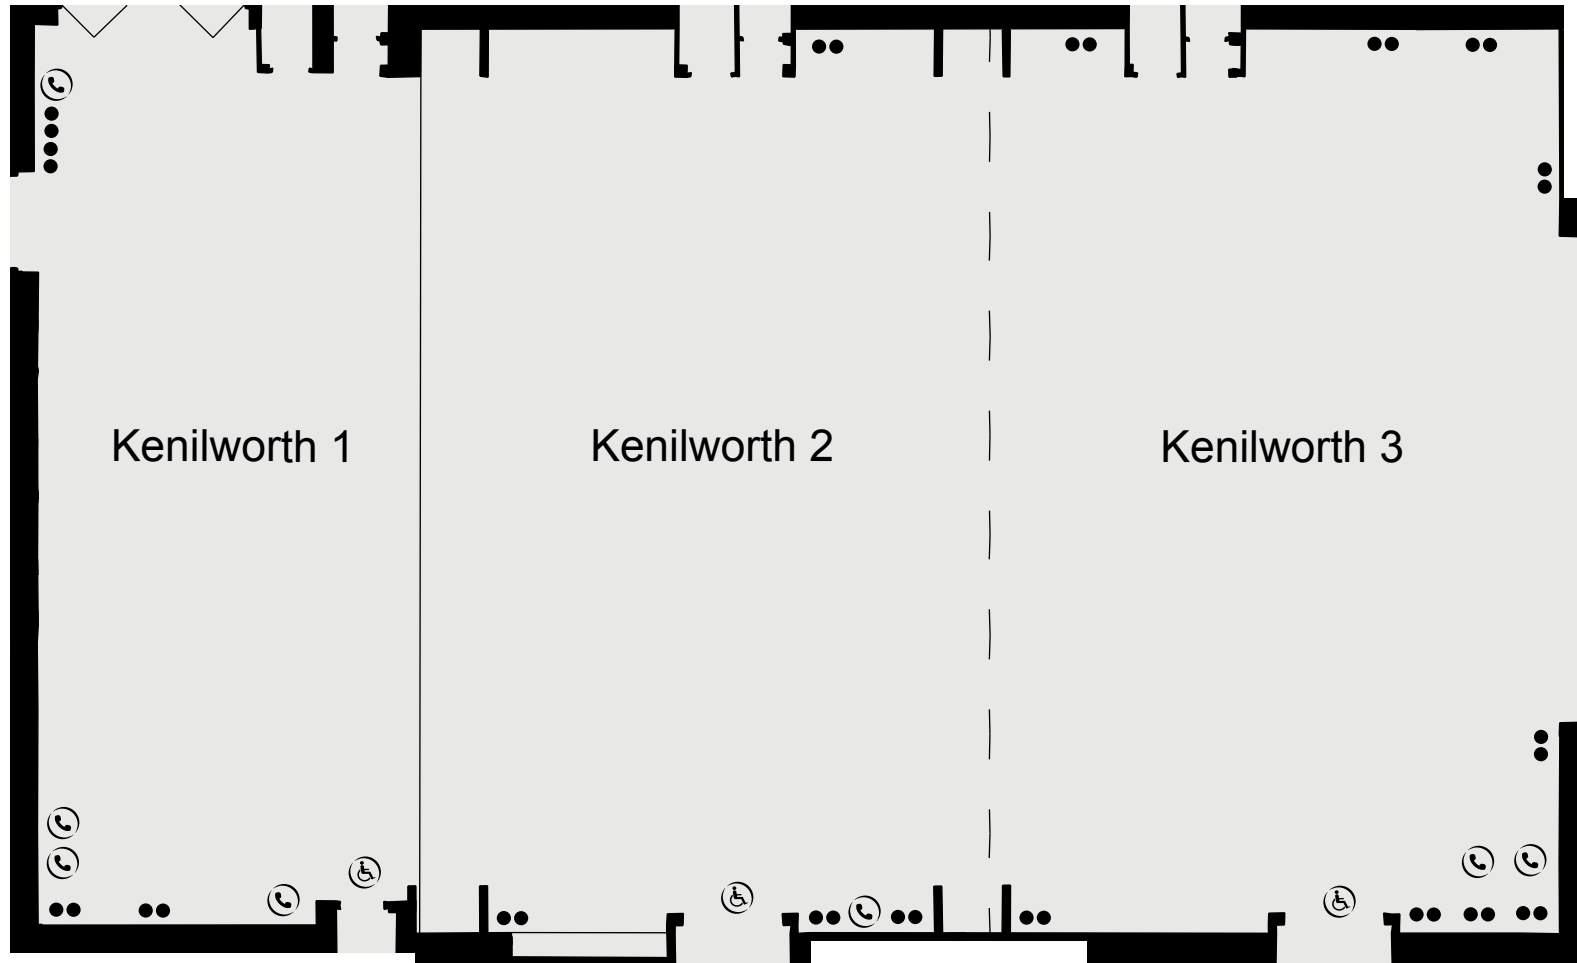

KEY

- Single 13amp Power Point
- Double 13amp Power Point
- ☎ Telephone Socket
- ♿ Wheelchair Access

CHESFORD GRANGE
HOTEL
THE QHOTELS COLLECTION

GROUND FLOOR

KEY

- Single 13amp Power Point
- Double 13amp Power Point
- ☎ Telephone Socket
- ♿ Wheelchair Access