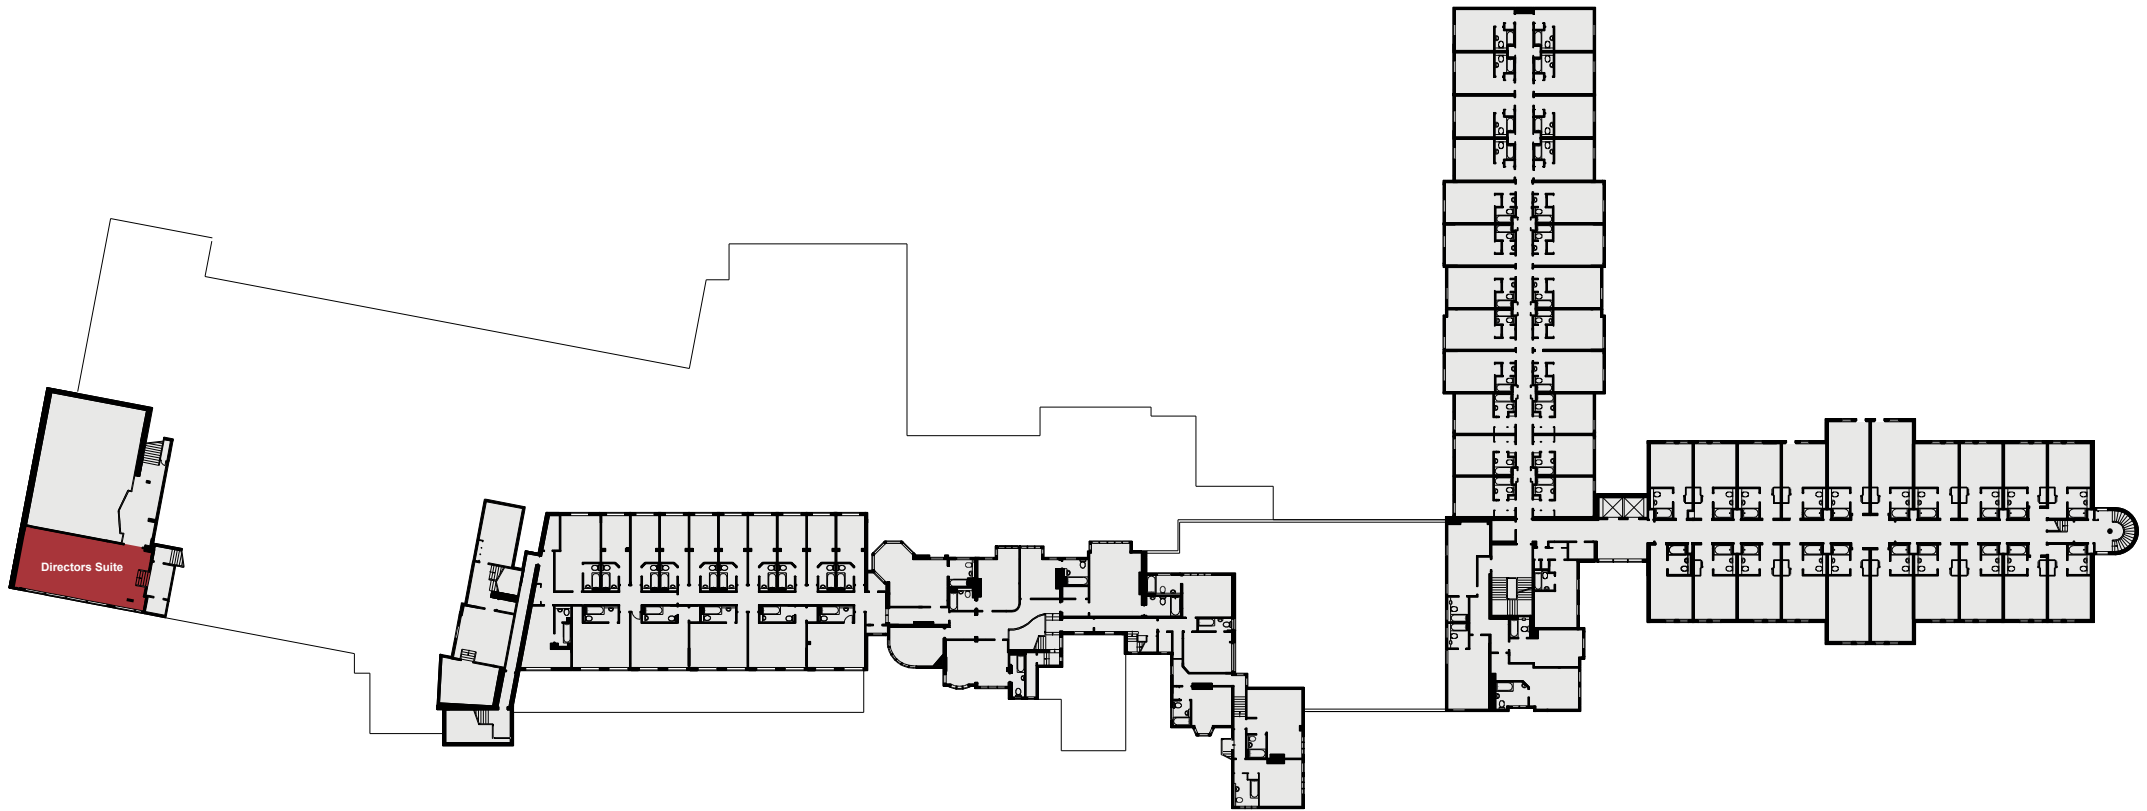

CHESFORD GRANGE
HOTEL
THE QHOTELS COLLECTION

FIRST FLOOR

CHESFORD GRANGE
HOTEL
THE QHOTELS COLLECTION

LOWER GROUND FLOOR

CHESFORD GRANGE
HOTEL
THE QHOTELS COLLECTION

GROUND FLOOR

CHESFORD GRANGE
HOTEL
THE QHOTELS COLLECTION

FIRST FLOOR

CAPACITIES

Meeting Room	Floor	Theatre	Cabaret	Classroom	Boardroom	Banquet	U-Shape	Dinner Dance
The Kenilworth Suite	G	700	360	360	n/a	450	n/a	390
The Stratford	G	180	96	100	40	150	50	120
Kenilworth 1 & 2	G	340	200	200	n/a	300	n/a	240
Kenilworth 2 & 3	G	500	n/a	260	n/a	350	n/a	290
Kenilworth 2 or 3	G	220	120	120	n/a	150	n/a	120
Kenilworth 1	G	140	80	80	n/a	100	n/a	n/a
The Avon Suite	G	100	64	60	40	n/a	40	60
The Directors Suite	1st	n/a	n/a	n/a	14	n/a	n/a	n/a
The Hamlet	LG	60	48	40	30	n/a	30	30
The Oberon	LG	30	24	20	18	n/a	16	n/a
The Othello	LG	100	64	60	40	n/a	40	80
The Prospero	LG	30	n/a	20	18	n/a	16	n/a
The Keats	1st	n/a	n/a	n/a	6	n/a	n/a	n/a
The Stoneleigh	G	30	24	20	18	18	16	n/a
The Warwick	G	30	n/a	20	18	18	16	n/a
The Stoneleigh & Warwick	G	70	40	n/a	40	60	n/a	40