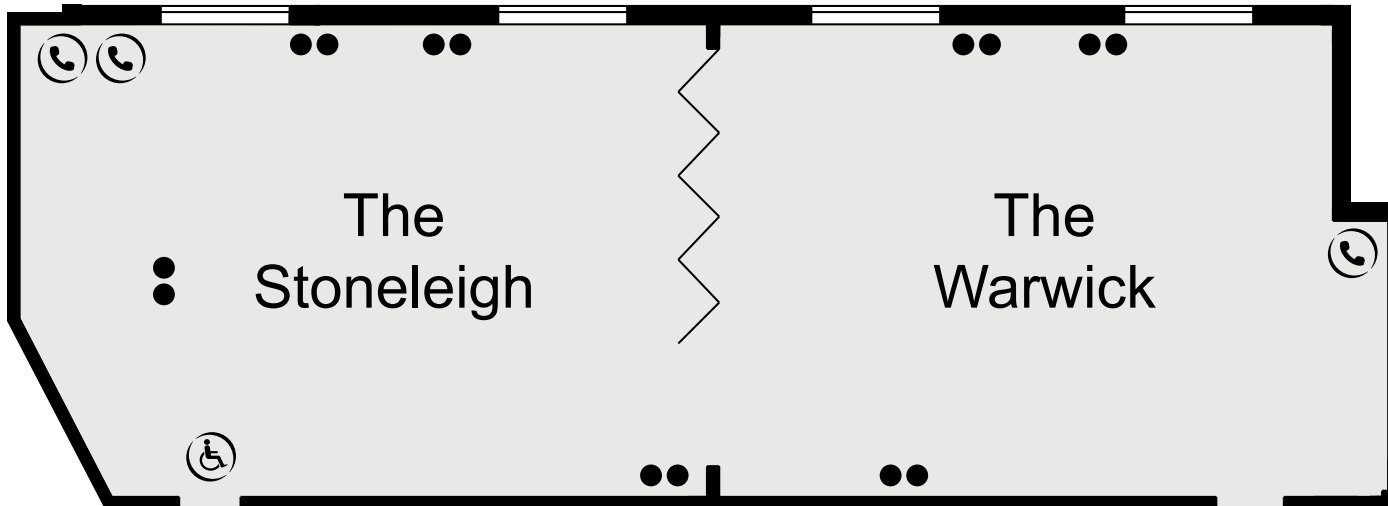

KEY

- Single 13amp Power Point
- Double 13amp Power Point
- ☎ Telephone Socket
- ♿ Wheelchair Access

CHESFORD GRANGE
HOTEL
THE QHOTELS COLLECTION

GROUND FLOOR

KEY

- Single 13amp Power Point
- Double 13amp Power Point
- ☎ Telephone Socket
- ♿ Wheelchair Access

KEY

- Single 13amp Power Point
- Double 13amp Power Point
- ☎ Telephone Socket
- ♿ Wheelchair Access

KEY

- Single 13amp Power Point
- Double 13amp Power Point
- ☎ Telephone Socket
- ♿ Wheelchair Access

CHESFORD GRANGE
HOTEL
THE QHOTELS COLLECTION