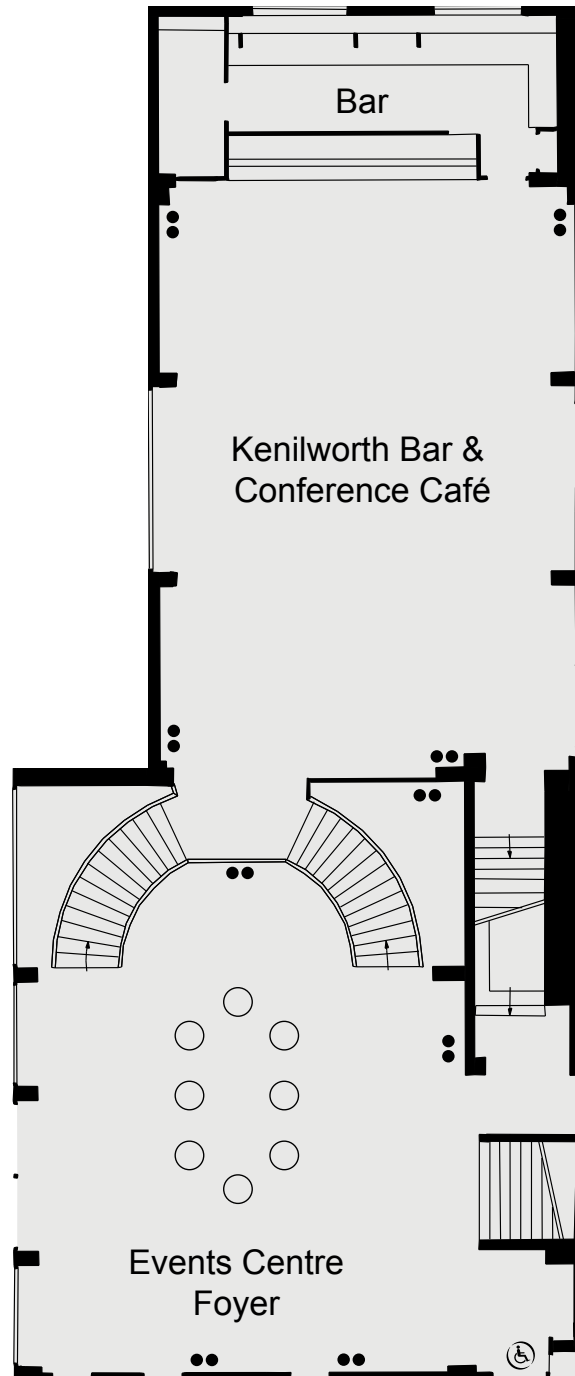

KEY

- Single 13amp Power Point
- Double 13amp Power Point
- ☎ Telephone Socket
- ♿ Wheelchair Access

CHESFORD GRANGE
HOTEL
THE QHOTELS COLLECTION

GROUND FLOOR

KEY

- Single 13amp Power Point
- Double 13amp Power Point
- ☎ Telephone Socket
- ♿ Wheelchair Access

KEY

- Single 13amp Power Point
- Double 13amp Power Point
- ☎ Telephone Socket
- ♿ Wheelchair Access

KEY

- Single 13amp Power Point
- Double 13amp Power Point
- ☎ Telephone Socket
- ♿ Wheelchair Access

CHESFORD GRANGE
HOTEL
THE QHOTELS COLLECTION

GROUND FLOOR

KEY

- Single 13amp Power Point
- Double 13amp Power Point
- ☎ Telephone Socket
- ♿ Wheelchair Access
- Chandeliers approximately 3.2m from the ground

KEY

- Single 13amp Power Point
- Double 13amp Power Point
- ☎ Telephone Socket
- ♿ Wheelchair Access

FIRST FLOOR

CAPACITIES

Meeting Room	Floor	Theatre	Cabaret	Classroom	Boardroom	Banquet	U-Shape	Dinner Dance
The Kenilworth Suite	G	700	360	360	n/a	450	n/a	390
The Stratford	G	180	96	100	40	150	50	120
Kenilworth 1 & 2	G	340	200	200	n/a	300	n/a	240
Kenilworth 2 & 3	G	500	n/a	260	n/a	350	n/a	290
Kenilworth 2 or 3	G	220	120	120	n/a	150	n/a	120
Kenilworth 1	G	140	80	80	n/a	100	n/a	n/a
The Avon Suite	G	100	64	60	40	n/a	40	60
The Directors Suite	1st	n/a	n/a	n/a	14	n/a	n/a	n/a
The Hamlet	LG	60	48	40	30	n/a	30	30
The Oberon	LG	30	24	20	18	n/a	16	n/a
The Othello	LG	100	64	60	40	n/a	40	80
The Prospero	LG	30	n/a	20	18	n/a	16	n/a
The Keats	1st	n/a	n/a	n/a	6	n/a	n/a	n/a
The Stoneleigh	G	30	24	20	18	18	16	n/a
The Warwick	G	30	n/a	20	18	18	16	n/a
The Stoneleigh & Warwick	G	70	40	n/a	40	60	n/a	40