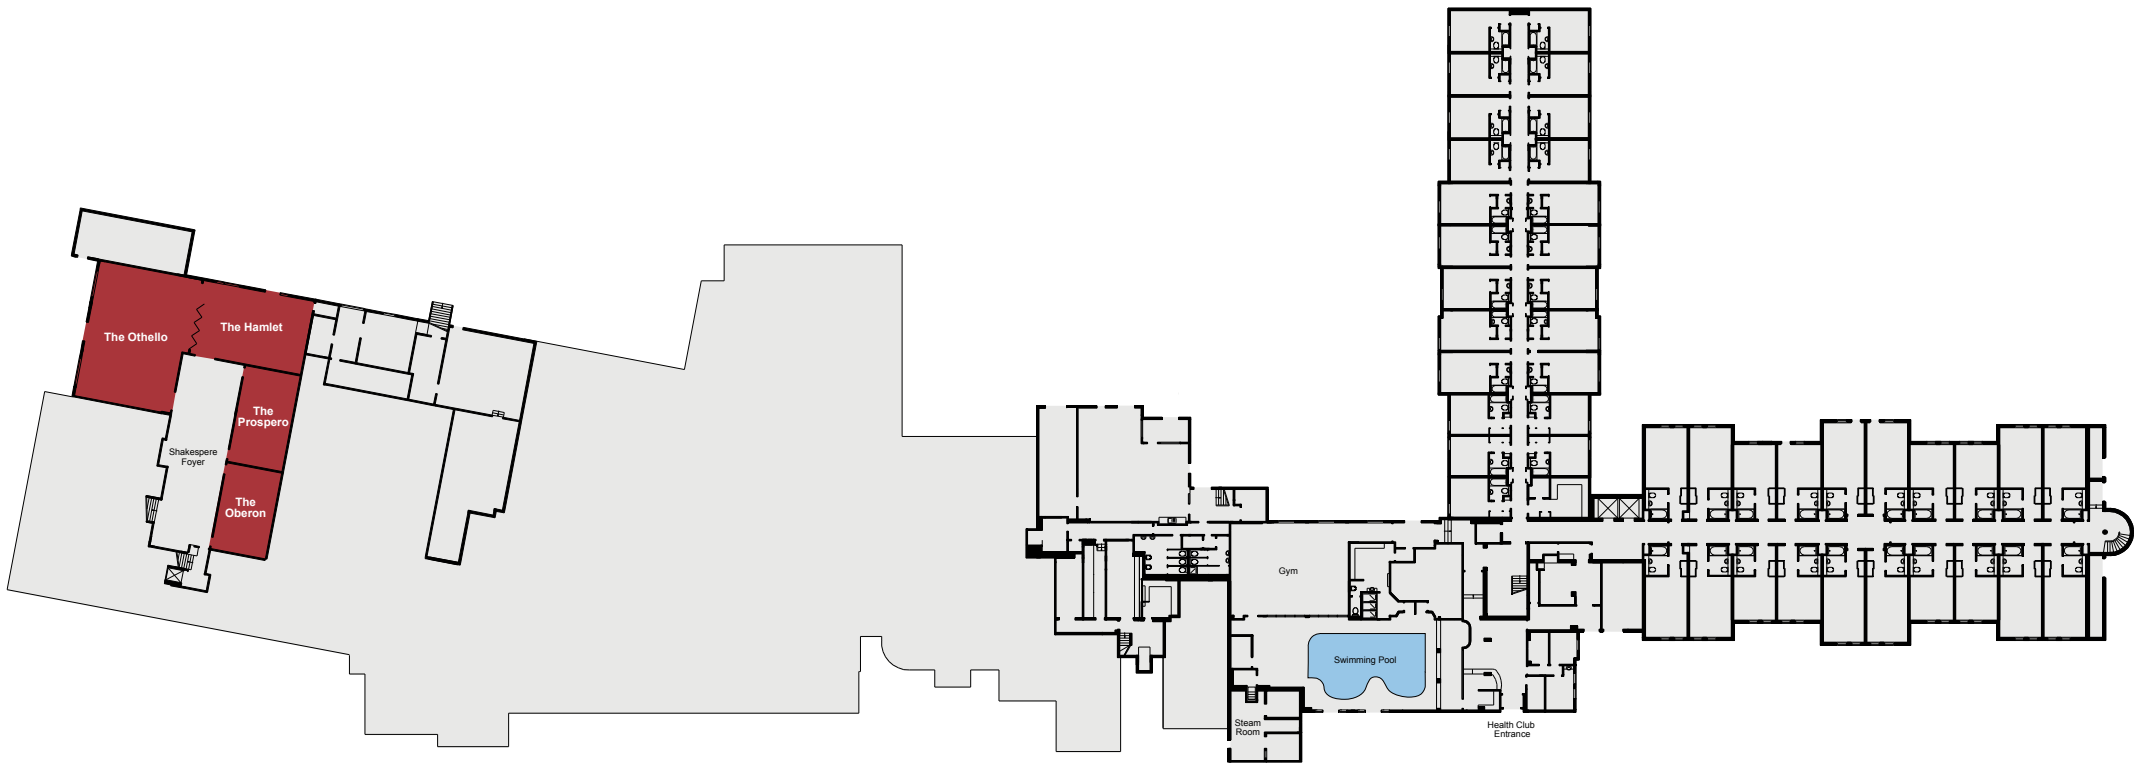

GROUND FLOOR

KEY

- Single 13amp Power Point
- Double 13amp Power Point
- ☎ Telephone Socket
- ♿ Wheelchair Access
- Chandeliers approximately 3.2m from the ground

KEY

- Single 13amp Power Point
- Double 13amp Power Point
- ☎ Telephone Socket
- ♿ Wheelchair Access

CHESFORD GRANGE
HOTEL
THE QHOTELS COLLECTION

FIRST FLOOR

CHESFORD GRANGE
HOTEL
THE QHOTELS COLLECTION

LOWER GROUND FLOOR

CHESFORD GRANGE
HOTEL
THE QHOTELS COLLECTION

GROUND FLOOR

CHESFORD GRANGE
HOTEL
THE QHOTELS COLLECTION

FIRST FLOOR

CAPACITIES

Meeting Room	Floor	Theatre	Cabaret	Classroom	Boardroom	Banquet	U-Shape	Dinner Dance
The Kenilworth Suite	G	700	360	360	n/a	450	n/a	390
The Stratford	G	180	96	100	40	150	50	120
Kenilworth 1 & 2	G	340	200	200	n/a	300	n/a	240
Kenilworth 2 & 3	G	500	n/a	260	n/a	350	n/a	290
Kenilworth 2 or 3	G	220	120	120	n/a	150	n/a	120
Kenilworth 1	G	140	80	80	n/a	100	n/a	n/a
The Avon Suite	G	100	64	60	40	n/a	40	60
The Directors Suite	1st	n/a	n/a	n/a	14	n/a	n/a	n/a
The Hamlet	LG	60	48	40	30	n/a	30	30
The Oberon	LG	30	24	20	18	n/a	16	n/a
The Othello	LG	100	64	60	40	n/a	40	80
The Prospero	LG	30	n/a	20	18	n/a	16	n/a
The Keats	1st	n/a	n/a	n/a	6	n/a	n/a	n/a
The Stoneleigh	G	30	24	20	18	18	16	n/a
The Warwick	G	30	n/a	20	18	18	16	n/a
The Stoneleigh & Warwick	G	70	40	n/a	40	60	n/a	40