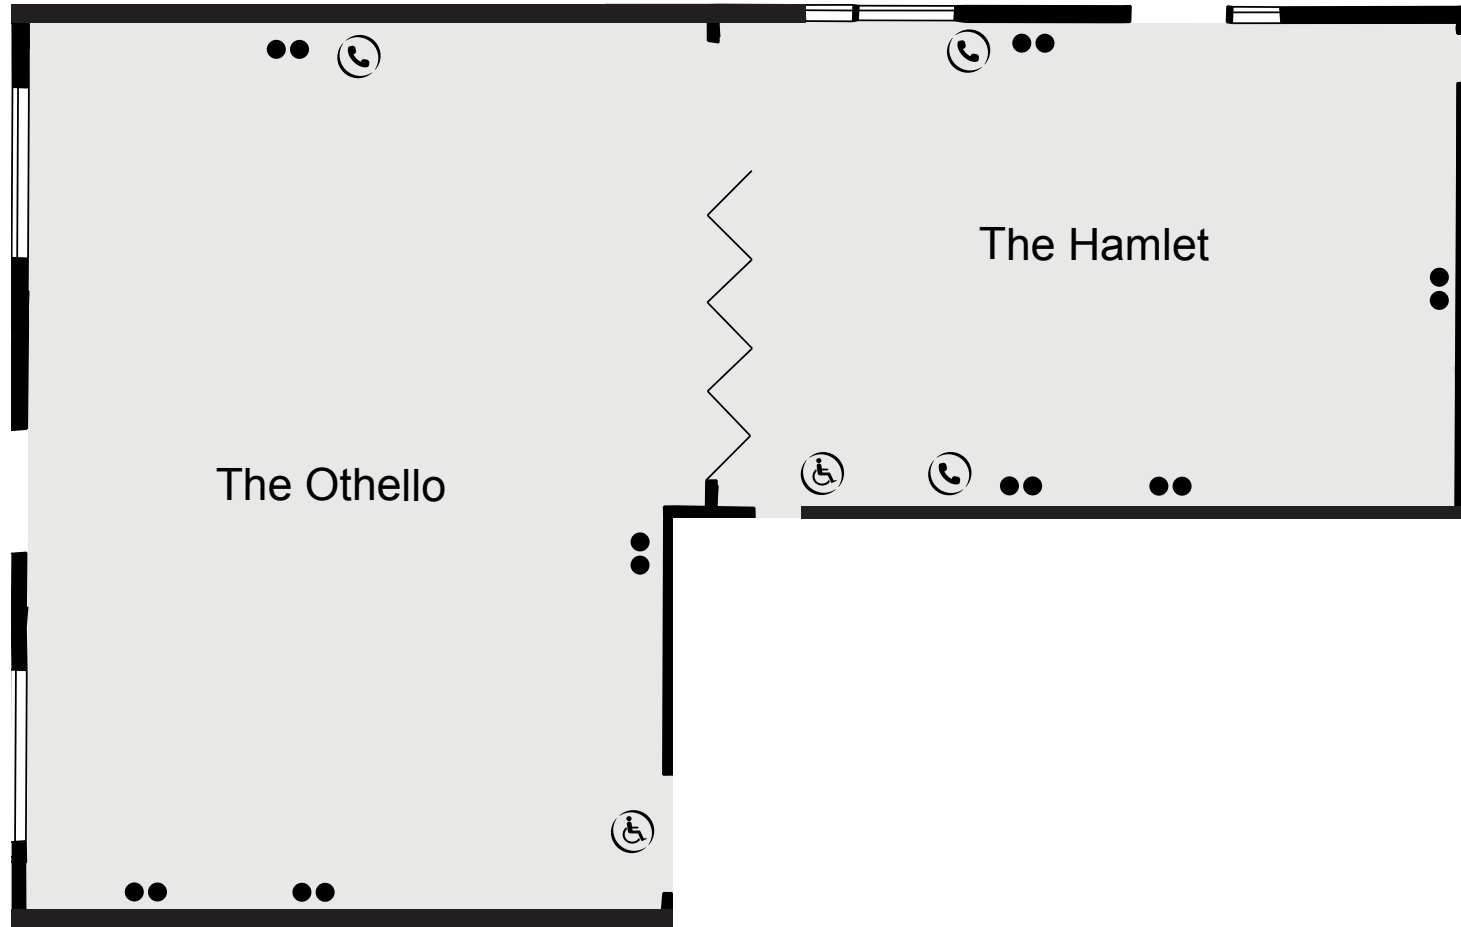

KEY

- Single 13amp Power Point
- ●● Double 13amp Power Point
- ☎ Telephone Socket
- ♿ Wheelchair Access