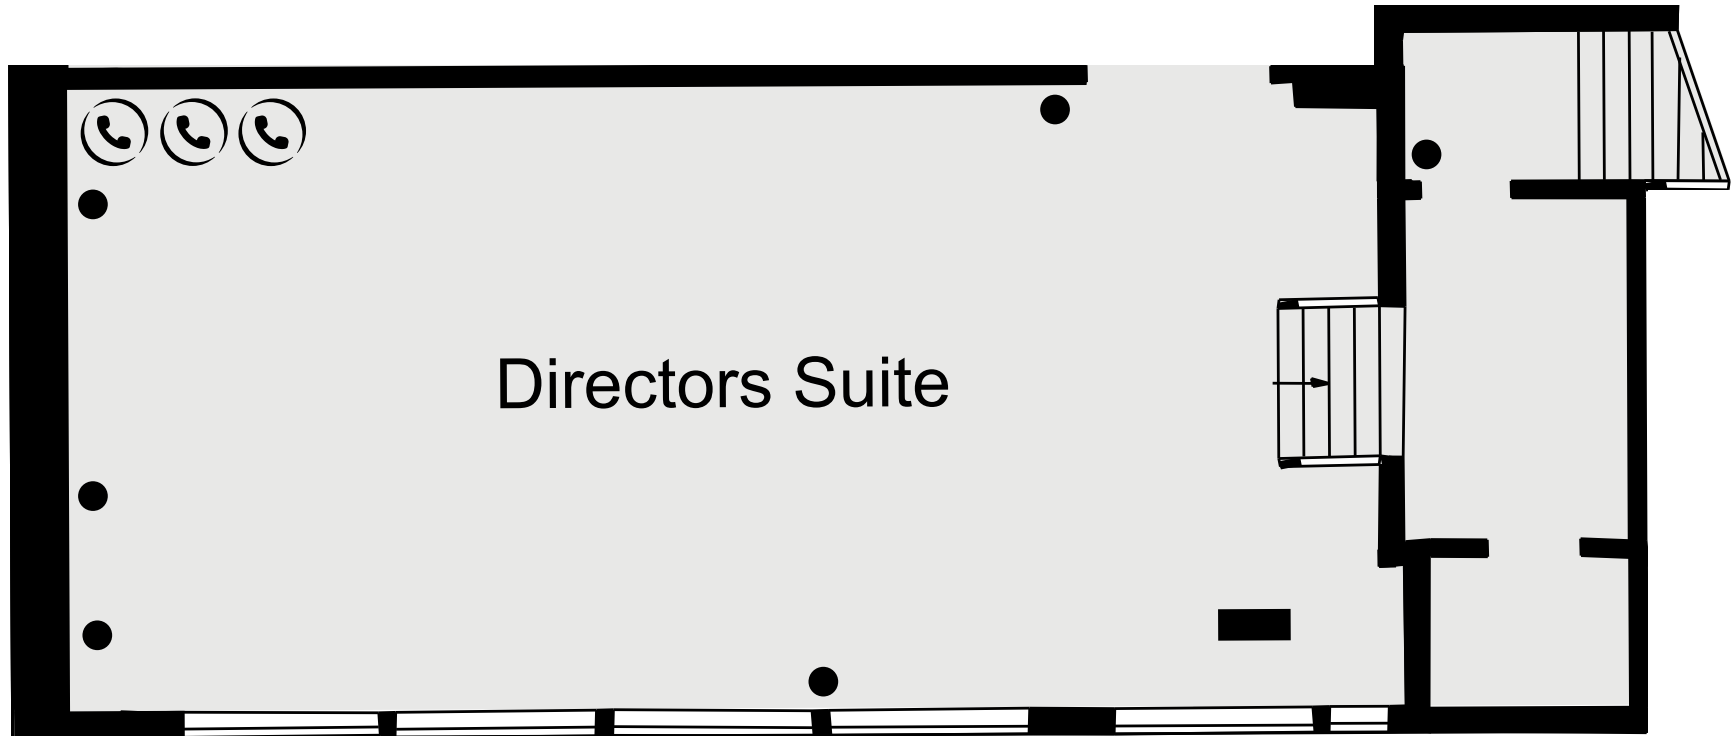

GROUND FLOOR

KEY

- Single 13amp Power Point
- Double 13amp Power Point
- ☎ Telephone Socket
- ♿ Wheelchair Access
- Chandeliers approximately 3.2m from the ground

KEY

- Single 13amp Power Point
- Double 13amp Power Point
- ☎ Telephone Socket
- ♿ Wheelchair Access

FIRST FLOOR

CAPACITIES

Meeting Room	Floor	Theatre	Cabaret	Classroom	Boardroom	Banquet	U-Shape	Dinner Dance
The Kenilworth Suite	G	700	360	360	n/a	450	n/a	390
The Stratford	G	180	96	100	40	150	50	120
Kenilworth 1 & 2	G	340	200	200	n/a	300	n/a	240
Kenilworth 2 & 3	G	500	n/a	260	n/a	350	n/a	290
Kenilworth 2 or 3	G	220	120	120	n/a	150	n/a	120
Kenilworth 1	G	140	80	80	n/a	100	n/a	n/a
The Avon Suite	G	100	64	60	40	n/a	40	60
The Directors Suite	1st	n/a	n/a	n/a	14	n/a	n/a	n/a
The Hamlet	LG	60	48	40	30	n/a	30	30
The Oberon	LG	30	24	20	18	n/a	16	n/a
The Othello	LG	100	64	60	40	n/a	40	80
The Prospero	LG	30	n/a	20	18	n/a	16	n/a
The Keats	1st	n/a	n/a	n/a	6	n/a	n/a	n/a
The Stoneleigh	G	30	24	20	18	18	16	n/a
The Warwick	G	30	n/a	20	18	18	16	n/a
The Stoneleigh & Warwick	G	70	40	n/a	40	60	n/a	40