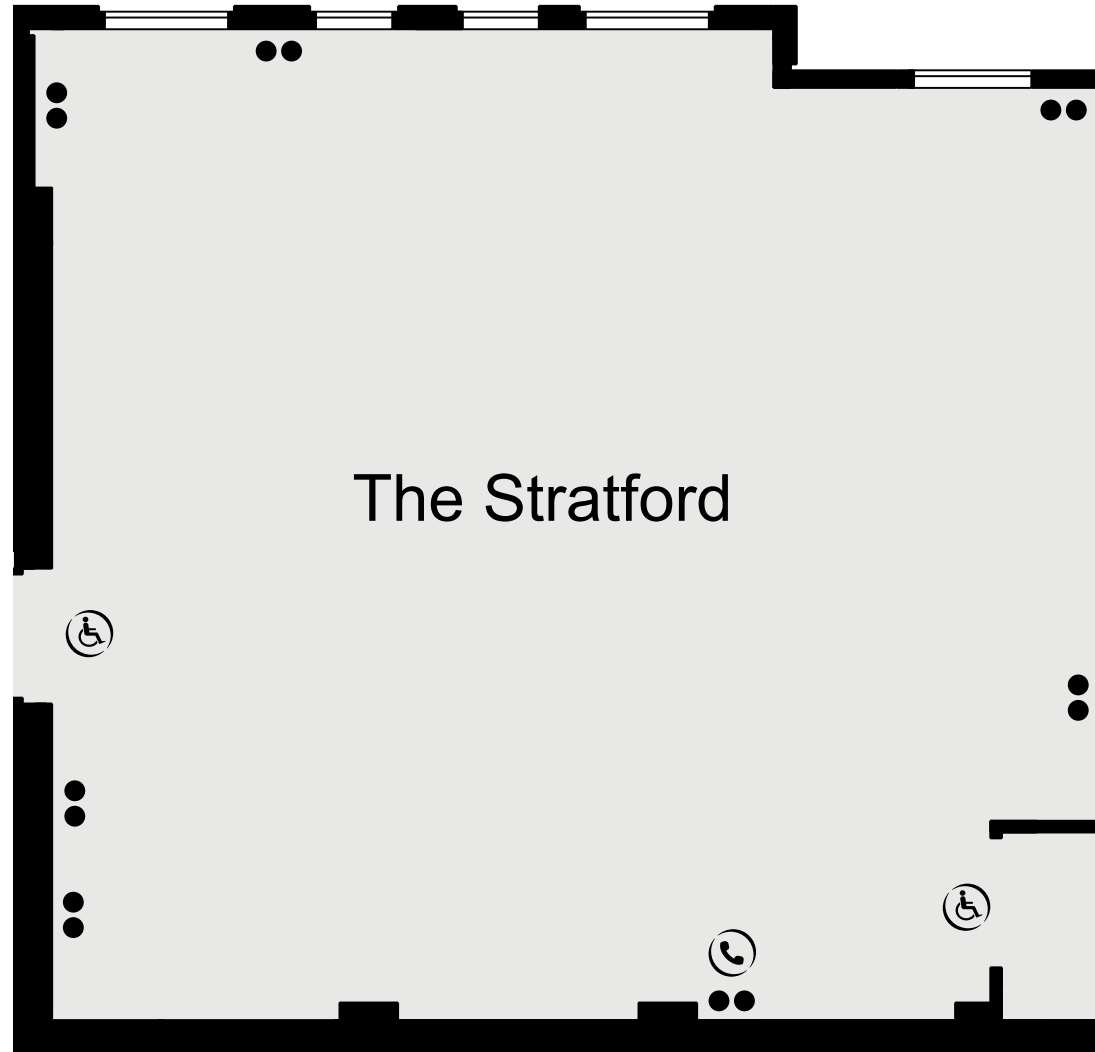

KEY

- Single 13amp Power Point
- Double 13amp Power Point
- ☎ Telephone Socket
- ♿ Wheelchair Access

CHESFORD GRANGE
HOTEL
THE QHOTELS COLLECTION

GROUND FLOOR

KEY

- Single 13amp Power Point
- Double 13amp Power Point
- ☎ Telephone Socket
- ♿ Wheelchair Access